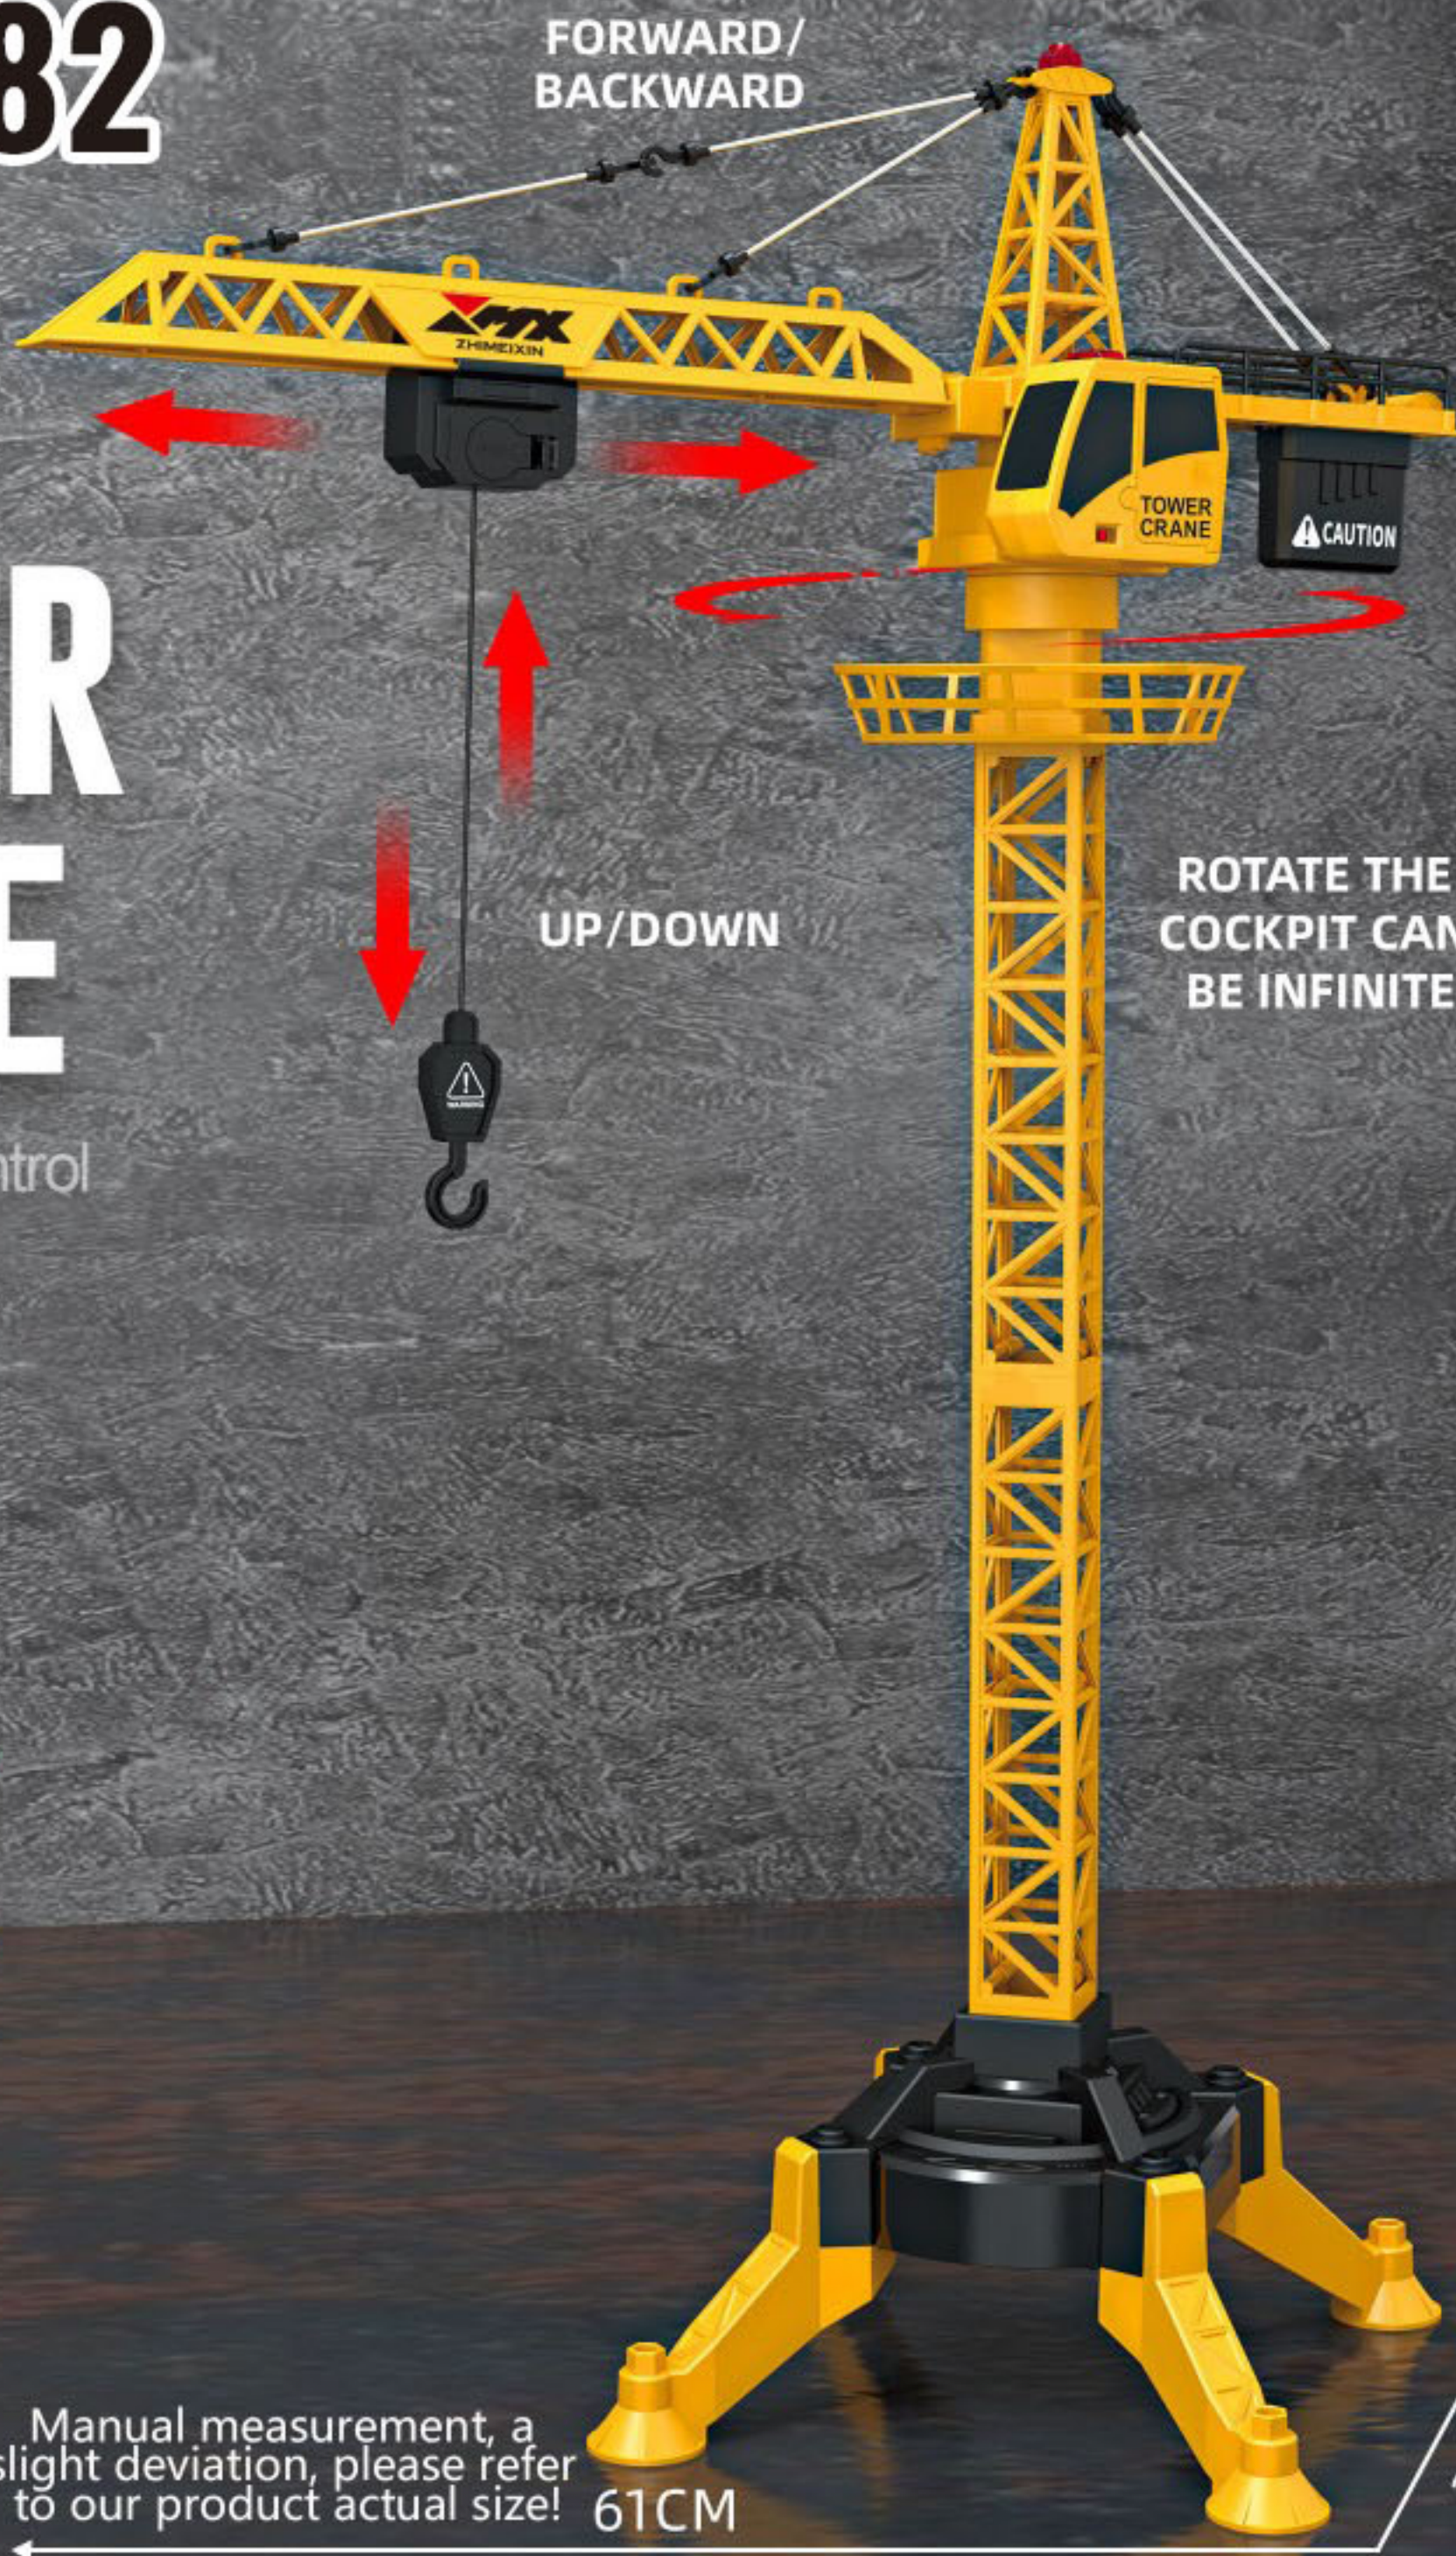

798882

TOWER CRANE

Electric remote control

96CM

9 Super load bearing CHANNELS
2.4GHZ FREQUENCY

ALLOY VERSION

Manual measurement, a slight deviation, please refer to our product actual size!

61CM

37CM

18.5cm

41cm

65cm

Packing size

Name: Condole top tower
 QTY : 5 PCS
 CARTON MEAS: 94X42X66.5 CM
 GW/NW: 14/12 KGS

799585

ENGINEERING SERIES