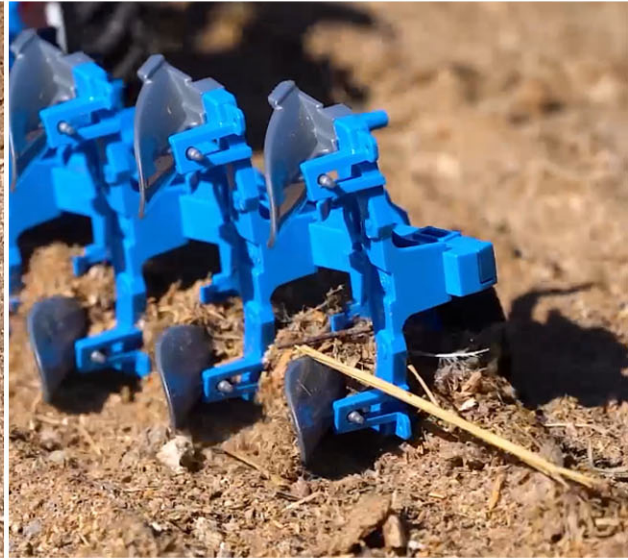

TRACTOR

FARM MACHINE

FARM MACHINE

**PC window
clear as the
real truck**

**Delicate spray
paint looks as
the diecast truck**

Air Wheel

Add water

Press

Sprinkler

TRACTOR FARM MACHINE

30.8cm

744413

744414

744416

744422

TRACTOR FARM MACHINE

16.75cm
15.7cm

34.7cm

744331

744333

744336

744335

TRACTOR

FARM MACHINE

34.6cm

744404

FARM
TRUCK
SERIES

1:24
SCALE

2.4GHz

744406

744407

744411