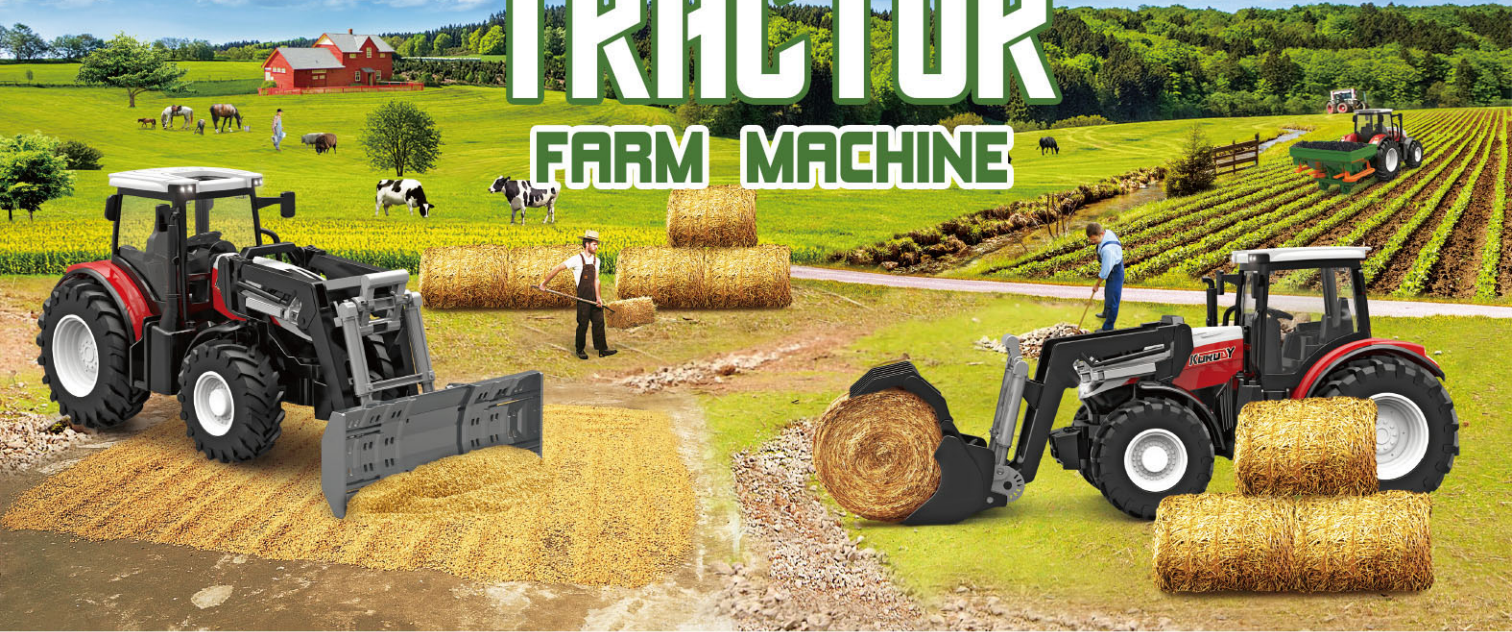

TRACTOR

FARM MACHINE

FARM MACHINE

**PC window
clear as the
real truck**

**Delicate spray
paint looks as
the diecast truck**

Air Wheel

Add water

Press

Sprinkler

TRACTOR FARM MACHINE

30.8cm

744413

744414

744416

744422

TRACTOR FARM MACHINE

16.75cm
15.7cm

34.7cm

744331

744333

744336

744335

TRACTOR

FARM MACHINE

34.6cm

744404

FARM
TRUCK
SERIES

1:24
SCALE

2.4GHz

744406

744407

744411