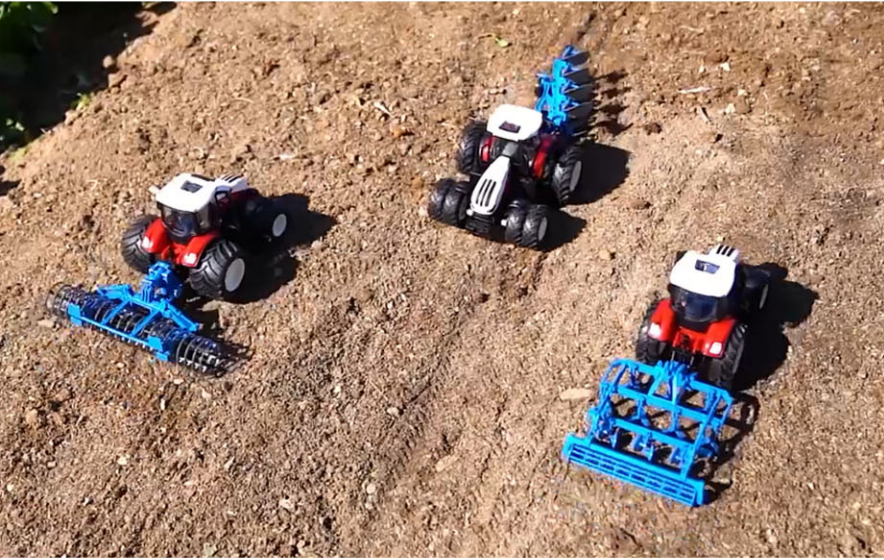

TRACTOR

FARM MACHINE

FARM MACHINE

**PC window
clear as the
real truck**

**Delicate spray
paint looks as
the diecast truck**

Air Wheel

Add water

Press

Sprinkler

TRACTOR FARM MACHINE

30.8cm

744413

744414

744416

744422

TRACTOR FARM MACHINE

16.75cm
15.7cm

34.7cm

744331

744333

744336

744335

TRACTOR

FARM MACHINE

34.6cm

744404

FARM
TRUCK
SERIES

1:24
SCALE

2.4GHz

744406

744407

744411